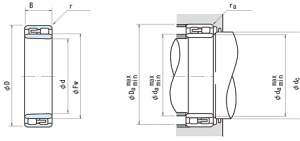

BEARING DRIVESHAFT, INC.

NNU4932K NSK CYLINDRICAL ROLLER BEARING

Bearing No. NNU4932K

NNU4932K Bearing 2D drawings and 3D CAD models

hidYobi	NNU4932K
LangID	1
D_	220
C	365
B_	60
da min	169
hidTable	ecat_NSCLDRD
Oil rpm	3000
da max	176
mass	6.76
GRS rpm	2400
ra max	2
C0	760
DE_	205
Prod_Type3	CRB_SR_NNU_TB
d	160
DA_	14
Z_	35
d1a min	172
D_a max	211
yobi	NNU4932K
Fw	177
ALPHA_	0
SDM_	191
r	2