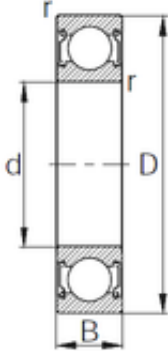

BEARING DRIVESHAFT, INC.

45 mm x 100 mm x 25 mm KBC 6309ZZ deep groove ball bearings

Bearing No. 6309ZZ

Size	45x100x25 mm
Bore Diameter	45 mm
Outer Diameter	100 mm
Width	25 mm
d	45 mm
D	100 mm
B	25 mm
C	25 mm
r	1.5 mm
Weight	0.831 Kg
Basic dynamic load rating (C)	53 kN
Basic static load rating (C0)	32 kN

6309ZZ Bearing 2D drawings and 3D CAD models