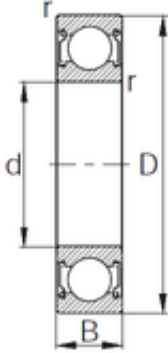

## BEARING DRIVESHAFT, INC.

80 mm x 170 mm x 39 mm KBC 6316ZZ deep groove ball bearings

Bearing No. 6316ZZ

Size	80x170x39 mm
Bore Diameter	80 mm
Outer Diameter	170 mm
Width	39 mm
d	80 mm
D	170 mm
B	39 mm
C	39 mm
r	2.1 mm
Weight	3.73 Kg
Basic dynamic load rating (C)	123 kN
Basic static load rating (C0)	86,5 kN

6316ZZ Bearing 2D drawings and 3D CAD models