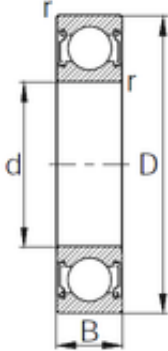

BEARING DRIVESHAFT, INC.

15 mm x 40 mm x 11 mm KBC 6202ZZF2 deep groove ball bearings

Bearing No. 6202ZZF2

Size	15x40x11 mm
Bore Diameter	15 mm
Outer Diameter	40 mm
Width	11 mm
d	15 mm
D	40 mm
B	11 mm
C	11 mm
r	0.6 mm
Weight	0.048 Kg
Basic dynamic load rating (C)	7,65 kN
Basic static load rating (C0)	3,7 kN

6202ZZF2 Bearing 2D drawings and 3D CAD models