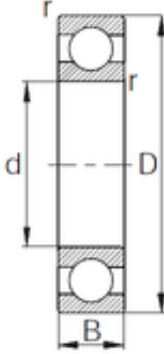

BEARING DRIVESHAFT, INC.

65 mm x 140 mm x 33 mm KBC 6313 deep groove ball bearings

Bearing No. 6313

Size	65x140x33 mm
Bore Diameter	65 mm
Outer Diameter	140 mm
Width	33 mm
d	65 mm
D	140 mm
B	33 mm
C	33 mm
r	2.1 mm
Weight	2.08 Kg
Basic dynamic load rating (C)	92,5 kN
Basic static load rating (C0)	59,5 kN
(Grease) Lubrication Speed	4800 r/min

6313 Bearing 2D drawings and 3D CAD models