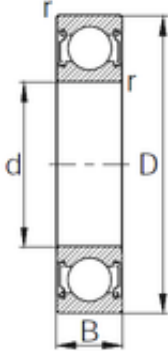

BEARING DRIVESHAFT, INC.

20 mm x 52 mm x 15 mm KBC 6304ZZ deep groove ball bearings

Bearing No. 6304ZZ

Size	20x52x15 mm
Bore Diameter	20 mm
Outer Diameter	52 mm
Width	15 mm
d	20 mm
D	52 mm
B	15 mm
C	15 mm
r	1.1 mm
Weight	0.145 Kg
Basic dynamic load rating (C)	15,9 kN
Basic static load rating (C0)	7,85 kN

6304ZZ Bearing 2D drawings and 3D CAD models