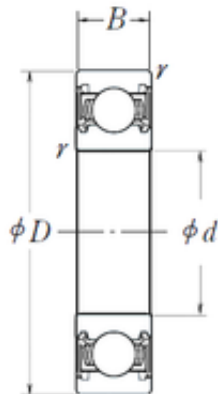

# BEARING DRIVESHAFT, INC.

25 mm x 68 mm x 21 mm KBC DG256821 deep groove ball bearings

Bearing No. DG256821

Size	25x68x21 mm
Bore Diameter	25 mm
Outer Diameter	68 mm
Width	21 mm
d	25 mm
D	68 mm
B	21 mm
C	21 mm

DG256821 Bearing 2D drawings and 3D CAD models