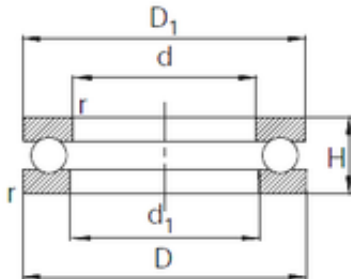

BEARING DRIVESHAFT, INC.

KBC 51107 thrust ball bearings

Bearing No. 51107

Bore Diameter	35 mm
Outer Diameter	52 mm
d	35 mm
d1	37 mm
D	52 mm
D1	52 mm
H	12 mm
r min.	0.6 mm
Weight	0.081 Kg
Basic dynamic load rating (C)	22,1 kN
Basic static load rating (C0)	49,5 kN
(Grease) Lubrication Speed	4000 r/min

51107 Bearing 2D drawings and 3D CAD models