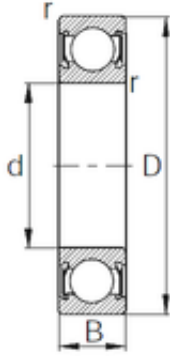

BEARING DRIVESHAFT, INC.

45 mm x 100 mm x 25 mm KBC 6309DD deep groove ball bearings

Bearing No. 6309DD

Size	45x100x25 mm
Bore Diameter	45 mm
Outer Diameter	100 mm
Width	25 mm
d	45 mm
D	100 mm
B	25 mm
C	25 mm
r	1.5 mm
Weight	0.831 Kg
Basic dynamic load rating (C)	53 kN
Basic static load rating (C0)	32 kN

6309DD Bearing 2D drawings and 3D CAD models