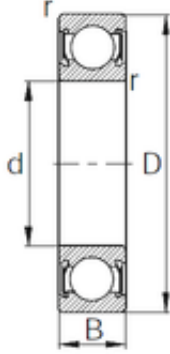

## BEARING DRIVESHAFT, INC.

45 mm x 100 mm x 25 mm KBC 6309DD deep groove ball bearings

Bearing No. 6309DD

|                               |              |
|-------------------------------|--------------|
| Size                          | 45x100x25 mm |
| Bore Diameter                 | 45 mm        |
| Outer Diameter                | 100 mm       |
| Width                         | 25 mm        |
| d                             | 45 mm        |
| D                             | 100 mm       |
| B                             | 25 mm        |
| C                             | 25 mm        |
| r                             | 1.5 mm       |
| Weight                        | 0.831 Kg     |
| Basic dynamic load rating (C) | 53 kN        |
| Basic static load rating (C0) | 32 kN        |

6309DD Bearing 2D drawings and 3D CAD models