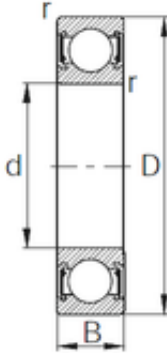

BEARING DRIVESHAFT, INC.

45 mm x 85 mm x 19 mm KBC 6209UU deep groove ball bearings

Bearing No. 6209UU

Size	45x85x19 mm
Bore Diameter	45 mm
Outer Diameter	85 mm
Width	19 mm
d	45 mm
D	85 mm
B	19 mm
C	19 mm
r	1.1 mm
Weight	0.425 Kg
Basic dynamic load rating (C)	32,5 kN
Basic static load rating (C0)	20,4 kN

6209UU Bearing 2D drawings and 3D CAD models