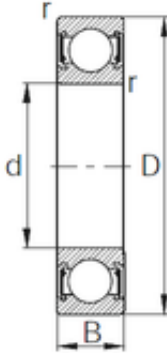

BEARING DRIVESHAFT, INC.

220 mm x 270 mm x 24 mm CYSD 6844-2RZ
deep groove ball bearings

Bearing No. 6844-2RZ

| | |
|-------------------------------|---------------|
| Size | 220x270x24 mm |
| Bore Diameter | 220 mm |
| Outer Diameter | 270 mm |
| Width | 24 mm |
| d | 220 mm |
| D | 270 mm |
| B | 24 mm |
| C | 24 mm |
| r min. | 1,5 mm |
| Weight | 2,9 Kg |
| Basic dynamic load rating (C) | 76,5 kN |

6844-2RZ Bearing 2D drawings and 3D CAD models