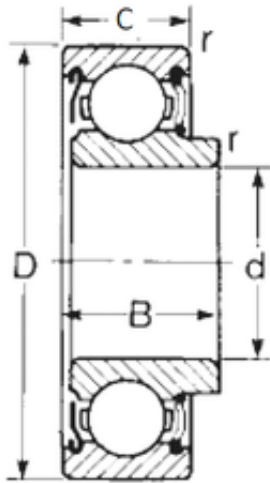

BEARING DRIVESHAFT, INC.

30 mm x 62 mm x 20 mm CYSD 87506 deep groove ball bearings

Bearing No. 87506

Size	30x62x20 mm
Bore Diameter	30 mm
Outer Diameter	62 mm
Width	20 mm
d	30 mm
D	62 mm
B	20 mm
C	16 mm
Weight	0,23 Kg
Basic dynamic load rating (C)	19,46 kN

87506 Bearing 2D drawings and 3D CAD models