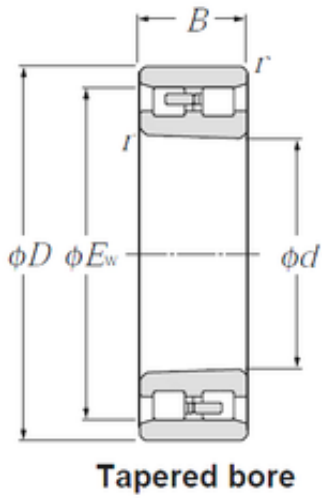

BEARING DRIVESHAFT, INC.

70 mm x 110 mm x 30 mm CYSD
 NN3014K/W33 cylindrical roller bearings

Bearing No. NN3014K/W33

Size	70x110x30 mm
Bore Diameter	70 mm
Outer Diameter	110 mm
Width	30 mm
d	70 mm
D	110 mm
Ew	100 mm
B	30 mm
C	30 mm
Weight	1 Kg
Basic dynamic load rating (C)	92 kN
Dynamic load rating radial (C)	142 kN
(Grease) Lubrication Speed	5300 r/min

NN3014K/W33 Bearing 2D drawings and 3D CAD models