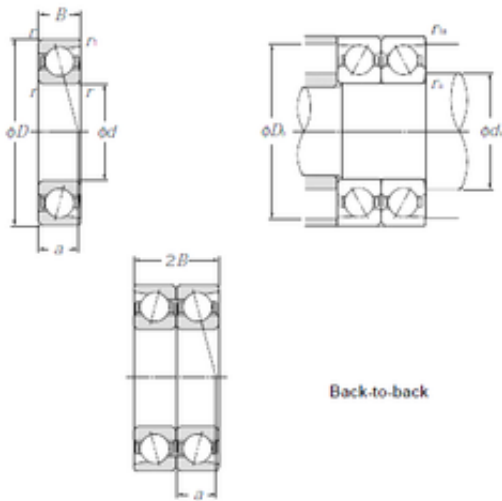

# BEARING DRIVESHAFT, INC.

30 mm x 72 mm x 19 mm CYSD 7306CDB  
angular contact ball bearings

Bearing No. 7306CDB

7306CDB Bearing 2D drawings and 3D CAD models

Size	30x72x19 mm
Bore Diameter	30 mm
Outer Diameter	72 mm
Width	19 mm
d	30 mm
D	72 mm
B	19 mm
C	19 mm
Angle ( )	15 °
r min.	1,1 mm
2B	38 mm
Weight	0,66 Kg
Basic dynamic load rating (C)	52,5 kN
Basic static load rating (C0)	40,5 kN
(Grease) Lubrication Speed	13000 r/min