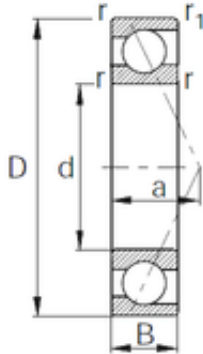

BEARING DRIVESHAFT, INC.

35 mm x 62 mm x 14 mm CYSD 7007 angular contact ball bearings

Bearing No. 7007

Size	35x62x14 mm
Bore Diameter	35 mm
Outer Diameter	62 mm
Width	14 mm
d	35 mm
D	62 mm
B	14 mm
C	14 mm
Angle (°)	25 °
r min.	1 mm
Basic dynamic load rating (C)	17,5 kN
Basic static load rating (C0)	12,6 kN
(Grease) Lubrication Speed	12000 r/min

7007 Bearing 2D drawings and 3D CAD models