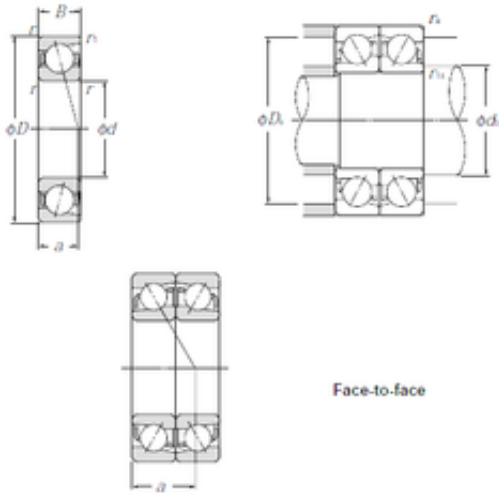

BEARING DRIVESHAFT, INC.

70 mm x 150 mm x 35 mm CYSD 7314BDF angular contact ball bearings

Bearing No. 7314BDF

7314BDF Bearing 2D drawings and 3D CAD models

| | |
|-------------------------------|--------------|
| Size | 70x150x35 mm |
| Bore Diameter | 70 mm |
| Outer Diameter | 150 mm |
| Width | 35 mm |
| d | 70 mm |
| D | 150 mm |
| B | 35 mm |
| C | 35 mm |
| Angle (°) | 40 ° |
| r min. | 2,1 mm |
| 2B | 70 mm |
| Weight | 5,22 Kg |
| Basic dynamic load rating (C) | 186 kN |
| Basic static load rating (C0) | 172 kN |
| (Grease) Lubrication Speed | 3500 r/min |