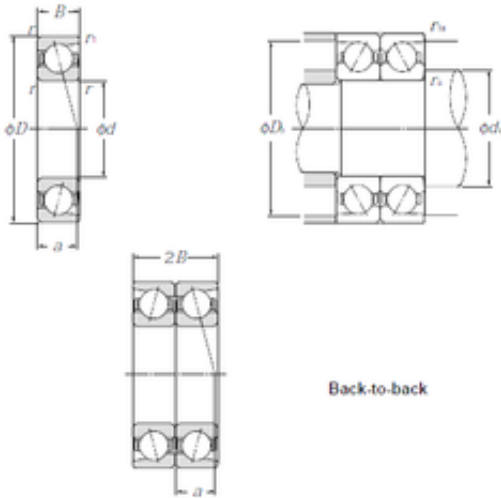

## 75 mm x 130 mm x 25 mm CYSD 7215BDB angular contact ball bearings

Bearing No. 7215BDB

7215BDB Bearing 2D drawings and 3D CAD models

Size	75x130x25 mm
Bore Diameter	75 mm
Outer Diameter	130 mm
Width	25 mm
d	75 mm
D	130 mm
B	25 mm
C	25 mm
Angle ( ° )	40 °
r min.	1,5 mm
2B	50 mm
Weight	2,38 Kg
Basic dynamic load rating (C)	116 kN
Basic static load rating (C0)	124 kN
(Grease) Lubrication Speed	3700 r/min