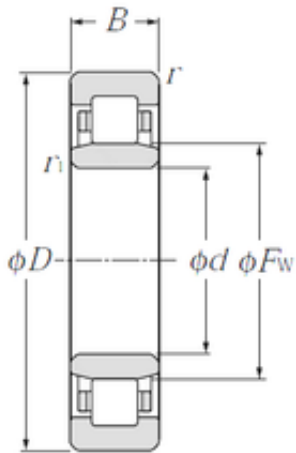

# BEARING DRIVESHAFT, INC.

45 mm x 85 mm x 23 mm CYSD NU2209E  
cylindrical roller bearings

Bearing No. NU2209E

Size	45x85x23 mm
Bore Diameter	45 mm
Outer Diameter	85 mm
Width	23 mm
d	45 mm
Fw	54,5 mm
D	85 mm
B	23 mm
C	23 mm
Weight	0,55 Kg
Basic dynamic load rating (C)	82 kN
Basic static load rating (C0)	71 kN
(Grease) Lubrication Speed	6300 r/min

NU2209E Bearing 2D drawings and 3D CAD models