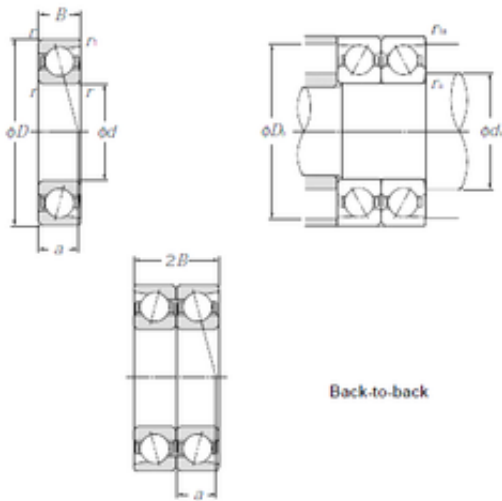

# BEARING DRIVESHAFT, INC.

65 mm x 120 mm x 23 mm CYSD 7213DB  
angular contact ball bearings

Bearing No. 7213DB

7213DB Bearing 2D drawings and 3D CAD models

Size	65x120x23 mm
Bore Diameter	65 mm
Outer Diameter	120 mm
Width	23 mm
d	65 mm
D	120 mm
B	23 mm
C	23 mm
Angle ( ° )	25 °
r min.	1,5 mm
2B	46 mm
Weight	1,924 Kg
Basic dynamic load rating (C)	114 kN
Basic static load rating (C0)	116 kN
(Grease) Lubrication Speed	4900 r/min