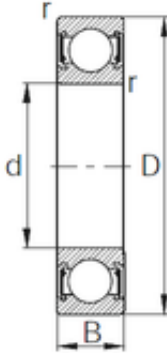

## BEARING DRIVESHAFT, INC.

170 mm x 230 mm x 28 mm CYSD 6934-2RZ  
deep groove ball bearings

Bearing No. 6934-2RZ

Size	170x230x28 mm
Bore Diameter	170 mm
Outer Diameter	230 mm
Width	28 mm
d	170 mm
D	230 mm
B	28 mm
C	28 mm
r min.	2 mm
Weight	3,34 Kg
Basic dynamic load rating (C)	86 kN

6934-2RZ Bearing 2D drawings and 3D CAD models