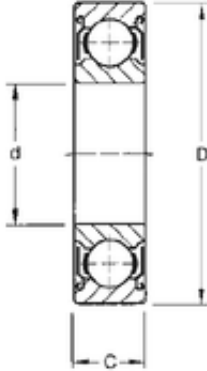

## BEARING DRIVESHAFT, INC.

220 mm x 270 mm x 24 mm CYSD 6844-ZZ  
deep groove ball bearings

Bearing No. 6844-ZZ

Size	220x270x24 mm
Bore Diameter	220 mm
Outer Diameter	270 mm
Width	24 mm
d	220 mm
D	270 mm
B	24 mm
C	24 mm
r min.	1,5 mm
Weight	2,9 Kg
Basic dynamic load rating (C)	76,5 kN

6844-ZZ Bearing 2D drawings and 3D CAD models