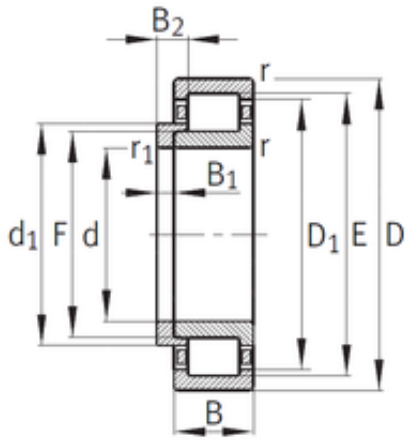

# BEARING DRIVESHAFT, INC.

45 mm x 85 mm x 19 mm CYSD NJ209+HJ209 cylindrical roller bearings

Bearing No. NJ209+HJ209

Size	45x85x19 mm
Bore Diameter	45 mm
Outer Diameter	85 mm
Width	19 mm
d	45 mm
D	85 mm
B	19 mm
C	19 mm
Weight	0,5 Kg
Basic dynamic load rating (C)	41 kN
Basic static load rating (C0)	39,8 kN
(Grease) Lubrication Speed	6300 r/min

NJ209+HJ209 Bearing 2D drawings and 3D CAD models