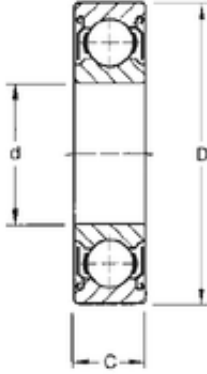

BEARING DRIVESHAFT, INC.

35 mm x 55 mm x 10 mm CYSD 6907-ZZ deep groove ball bearings

Bearing No. 6907-ZZ

Size	35x55x10 mm
Bore Diameter	35 mm
Outer Diameter	55 mm
Width	10 mm
d	35 mm
D	55 mm
B	10 mm
C	10 mm
r min.	0,6 mm
Weight	0,086 Kg
Basic dynamic load rating (C)	9,55 kN

6907-ZZ Bearing 2D drawings and 3D CAD models