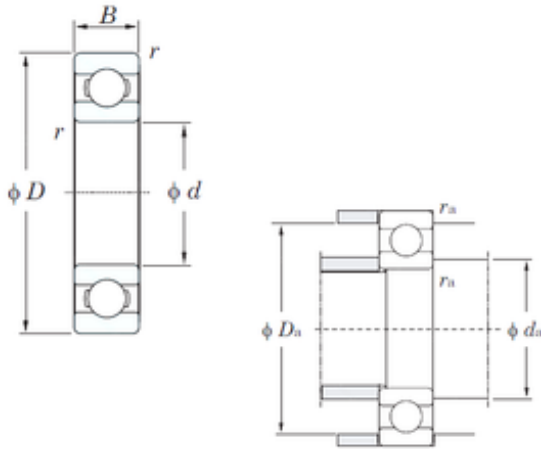

BEARING DRIVESHAFT, INC.

20 mm x 42 mm x 12 mm koyo 6004 bearing

Bearing No. 6004

6004 Bearing 2D drawings and 3D CAD models

Size	20x42x12 mm
Bore Diameter	20 mm
Outer Diameter	42 mm
Width	12 mm
d	20 mm
D	42 mm
B	12 mm
C	12 mm
r min.	0,6 mm
da min.	24 mm
Da max.	38 mm
ra max.	0,6 mm
Weight	0,069 Kg
Basic dynamic load rating (C)	9,4 kN
Basic static load rating (C0)	5,05 kN
(Grease) Lubrication Speed	17000 r/min
(Oil) Lubrication Speed	21000 r/min
Category	Single Row Ball Bearings
Inventory	0.0
Manufacturer Name	KOYO
Minimum Buy Quantity	N/A
Weight / Kilogram	0.073
Product Group	B00308
Enclosure	Open
Precision Class	ABEC 1 ISO P0
Maximum Capacity / Filling	No

BEARING DRIVESHAFT, INC.

Slot	
Rolling Element	Ball Bearing
Snap Ring	No
Internal Special Features	No
Cage Material	Steel
Internal Clearance	C0-Medium
Inch - Metric	Metric
Long Description	20MM Bore; 42MM Outside Diameter; 12MM Outer Race Diameter; Open; Ball Bearing; ABEC 1 ISO P0; No Filling Slot; No Snap Ring; No Internal Special Features
Category	Single Row Ball Bearing
UNSPSC	31171504
Harmonized Tariff Code	8482.10.50.68
Noun	Bearing
Keyword String	Ball
Manufacturer URL	http://www.koyousa.com
Manufacturer Item Number	6004
Weight / LBS	0.161
Outside Diameter	1.654 Inch 42 Millimeter
Bore	0.787 Inch 20 Millimeter
Outer Race Width	0.472 Inch 12 Millimeter
Bearing No.	6004
r(min)	0.6
Cr	11.7
C0r	5.05
Cu	0.350
f0	13.9
Grease lub.	17000
Oil lub.	21000
da(min)	24