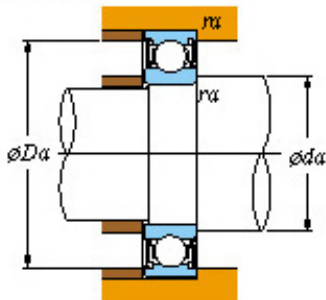

# BEARING DRIVESHAFT, INC.

20 x 42 x 12 koyo 6004 2rs bearing

■ Mounting dimensions

6004 2rs Bearing 2D drawings and 3D CAD models

Bearing No. 6004 2rs

Bearing No.	6004 2RS
d	20
D	42
B	12
r(min)	0.6
Cr	11.7
C0r	5.05
Cu	0.350
f0	13.9
Grease lub.	17000
da(min)	24
da(max)	25
Da(max)	38
ra(max)	0.6
(Refer.) Mass(Open type)(kg)	0.069