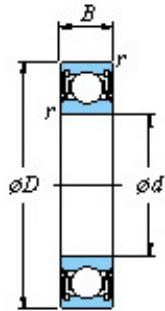

# BEARING DRIVESHAFT, INC.

20 x 42 x 12 koyo 6004 2rs bearing

■ Mounting dimensions

6004 2rs Bearing 2D drawings and 3D CAD models

Bearing No. 6004 2rs

Bearing No.	6004 2RS
d	20
D	42
B	12
r(min)	0.6
Cr	11.7
C0r	5.05
Cu	0.350
f0	13.9
Grease lub.	17000
da(min)	24
da(max)	25
Da(max)	38
ra(max)	0.6
(Refer.) Mass(Open type)(kg)	0.069