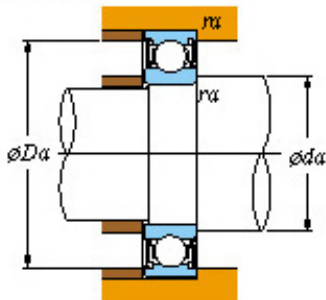

BEARING DRIVESHAFT, INC.

25 x 52 x 15 koyo 6205 2rs bearing

■ Mounting dimensions

6205 2rs Bearing 2D drawings and 3D CAD models

Bearing No. 6205 2rs

Bearing No.	6205 2RS
d	25
D	52
B	15
r(min)	1
Cr	17.5
C0r	7.85
Cu	0.550
f0	13.9
Grease lub.	13000
da(min)	30
da(max)	31.5
Da(max)	47
ra(max)	1
(Refer.) Mass(Open type)(kg)	0.128