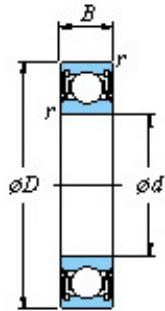

BEARING DRIVESHAFT, INC.

25 x 52 x 15 koyo 6205 2rs bearing

■ Mounting dimensions

6205 2rs Bearing 2D drawings and 3D CAD models

Bearing No. 6205 2rs

Bearing No.	6205 2RS
d	25
D	52
B	15
r(min)	1
Cr	17.5
C0r	7.85
Cu	0.550
f0	13.9
Grease lub.	13000
da(min)	30
da(max)	31.5
Da(max)	47
ra(max)	1
(Refer.) Mass(Open type)(kg)	0.128